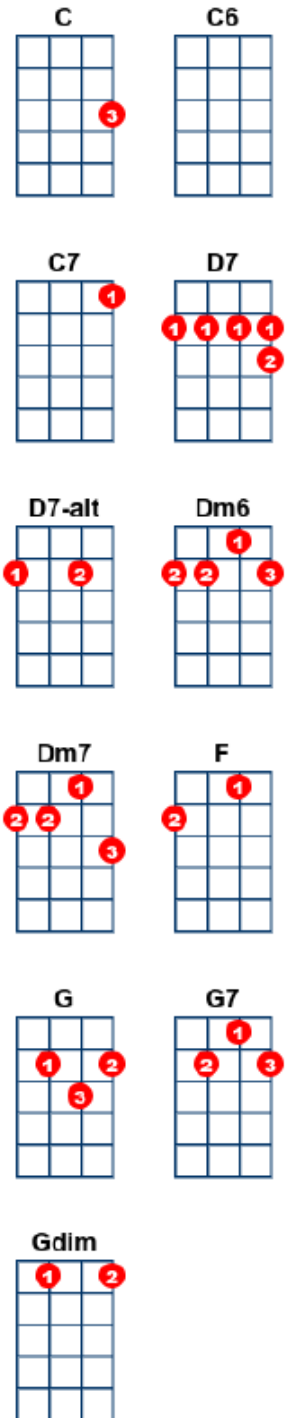

[G7] But [C] no I'm not a [G7] crook,
And if you [C6] think, [Gdim] that's what I [G7] look,
[G7] I'll tell you [C] why I'm here, and [D7] what my motives
are. [Dm7] [G7]

Verse 2

[C] I'm leaning on a lamp-post at the corner of the street,
[C] In case a [G7] certain little lady comes [C] by.
Oh [G7] me, oh [C] my, I [G7] hope the little [D7] lady comes
by.

[G][C] I don't know if she'll get away, She doesn't always get away,
[C] But [G7] anyhow I know that she'll [C] try.
Oh [G7] me, oh [C] my, I [G7] hope the little [D7] lady comes
by, [G]

Verse 3

[G7] There's no other girl I would wait for,
But [C] this one I'd break any date for,
I [D7] won't have to ask what she's late for,
[D7-alt] She [Dm6] wouldn't have to leave me flat,
She's not a [G7] girl like that.

Verse 4

[G7] Oh, she's [C] absolutely wonderful,
and marvellous and beautiful. [C]
And [G7] anyone can understand [C7] why,
I'm [F] leaning on a lamp-post at the corner of the street [F]
In case a [C] certain little [G7] lady passes [C] by.

Repeat Verses 2,3,4

Verse 2

[C] I'm leaning on a lamp-post at the corner of the street,
[C] In case a [G7] certain little lady comes [C] by.
Oh [G7] me, oh [C] my, I [G7] hope the little [D7] lady comes
by.
[G][C] I don't know if she'll get away, She doesn't always get away,
[C] But [G7] anyhow I know that she'll [C] try.
Oh [G7] me, oh [C] my, I [G7] hope the little [D7] lady comes
by, [G]